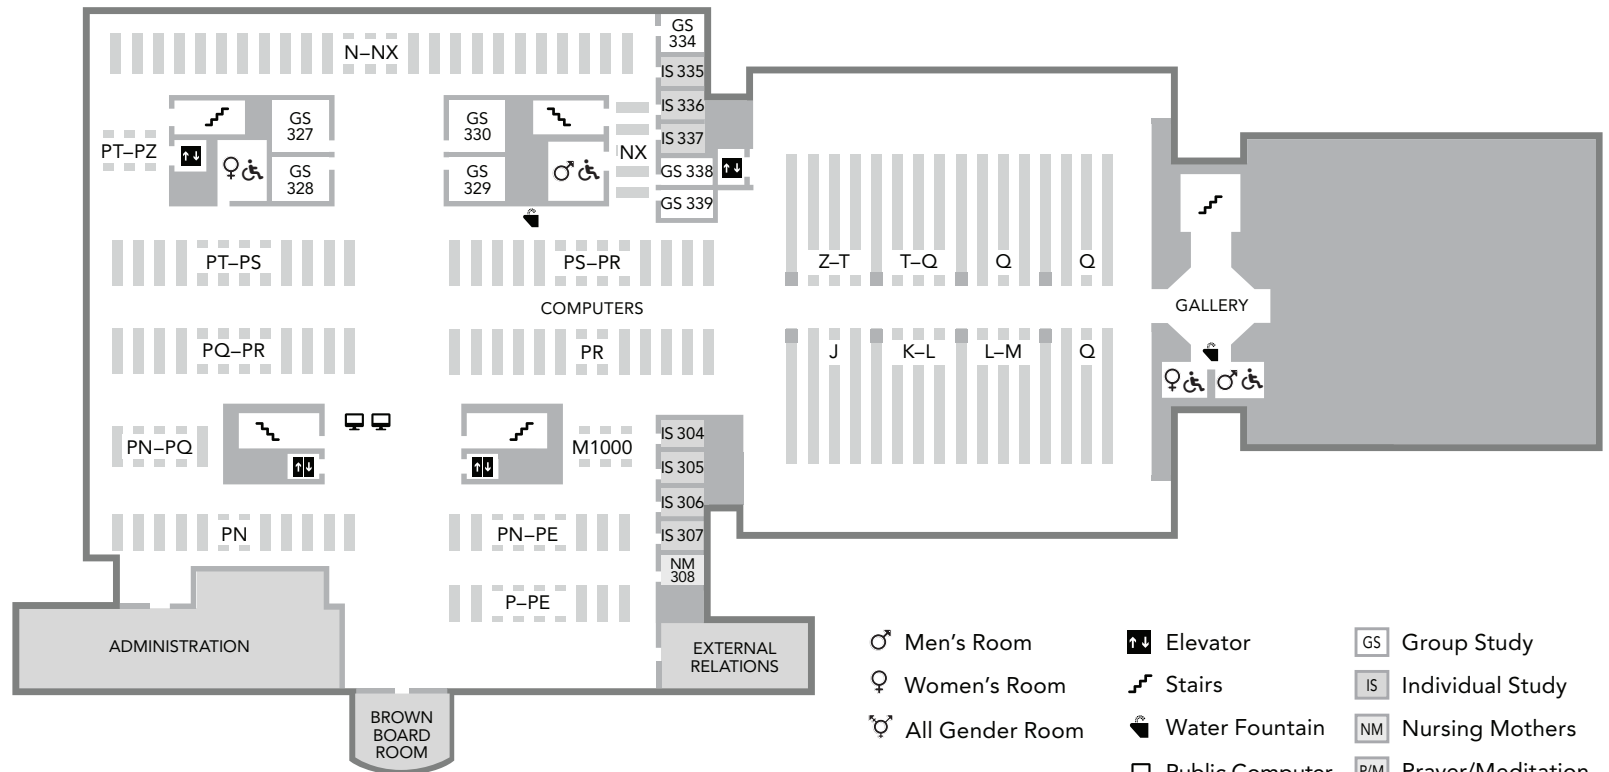

1

- Cafe
- Circulation & Reserves
- Click & Collect Pickup Computers / Printers
- Dulin Learning Center
- DVD Collection
- Rebman Genealogy
- Group Study Rooms
- Makerspace
- Maps & Microforms
- Marshall Gallery
- Popular Books
- Tribe Tutor Zone
- Research Collection
- Special Collections
- Swem Patio
- Vaughan Read & Relax
- Writing Resources Center

G

- Botetourt Gallery
- Botetourt Theatre
- Content Services
- Conservation Patio
- Cox Classroom
- Ford Classroom
- The Hive
- Interlibrary Loan
- Kyle Classroom
- Media Studios
- Production Studio
- Reeder Media Center
- Screening Room

3

QUIET FLOOR CALL NUMBERS J-Z

- Administration
- Brown Board Room
- Computers / Printers
- External Relations
- Group Study Rooms
- Individual Study Rooms
- Music Scores M1000+
- Nursing Mothers Room

- ♂ Men's Room
- ♀ Women's Room
- ♂♀ All Gender Room
- ⬆️⬆️ Elevator
- 🪜 Stairs
- 💧 Water Fountain
- 💻 Public Computer
- GS Group Study
- IS Individual Study
- NM Nursing Mothers
- P/M Prayer/Meditation

2

CALL NUMBERS A-H

- Bright Gallery
- Center for Geospatial Analysis
- Comic Arts Collection
- Computers / Printers
- Government Information
- Grad Commons
- Group Study Rooms
- Individual Study Rooms
- Juvenile Collection
- Music Scores M1-M999
- Oversize Books
- Prayer & Meditation Room