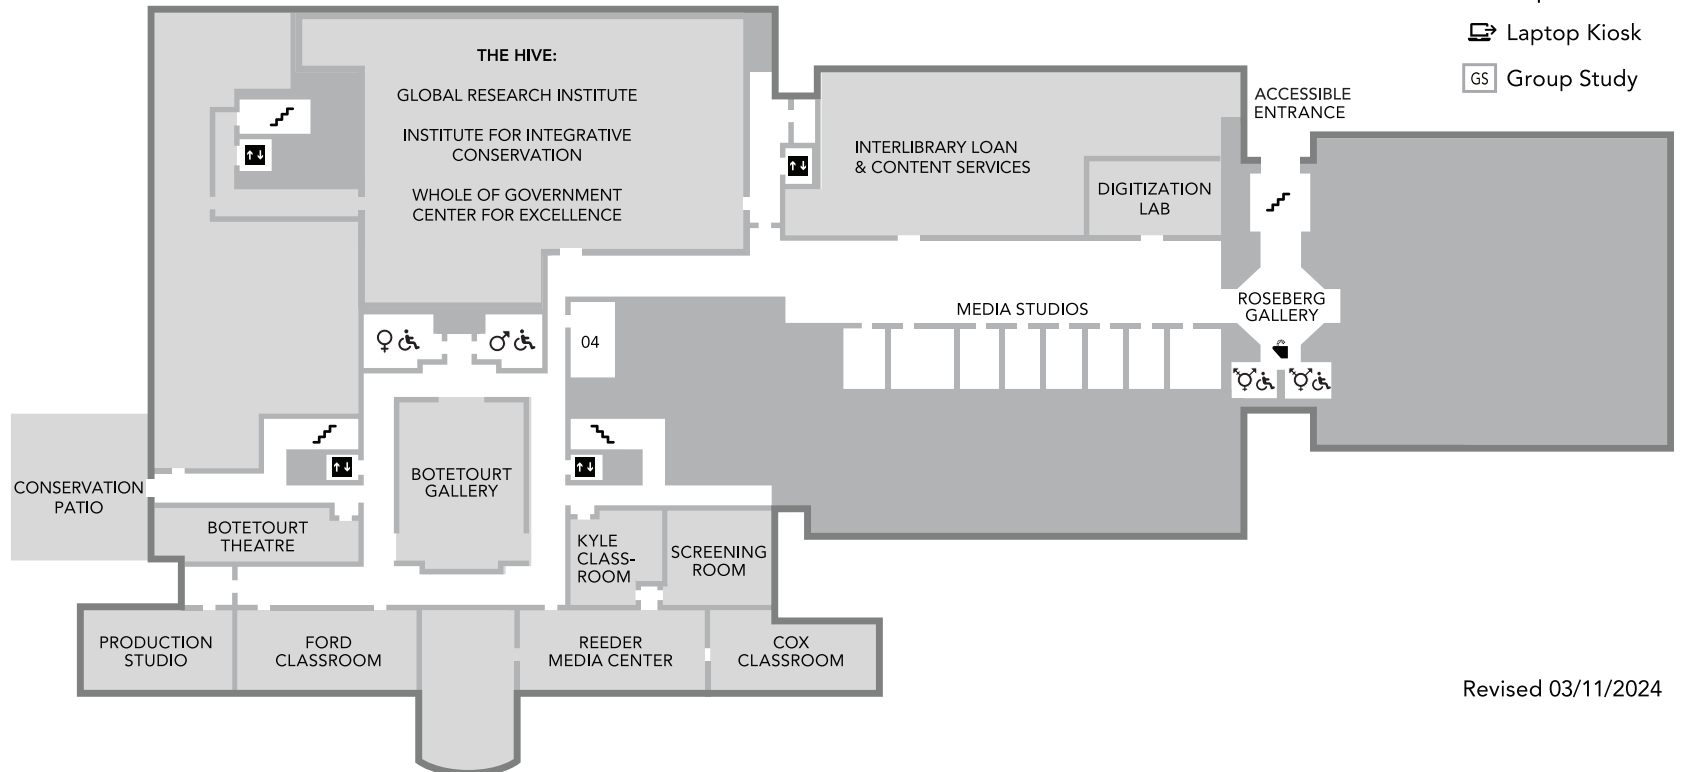

1

- Cafe
- Circulation & Reserves
- Click & Collect Pickup Computers / Printers
- Dulin Learning Center
- DVD Collection
- Rebman Genealogy
- Group Study Rooms
- Makerspace
- Maps & Microforms
- Marshall Gallery
- Popular Books
- Tribe Tutor Zone
- Research Collection
- Special Collections
- Swem Patio
- Vaughan Read & Relax
- Writing Resources Center

G

- Botetourt Gallery
- Botetourt Theatre
- Content Services
- Conservation Patio
- Cox Classroom
- Ford Classroom
- The Hive
- Interlibrary Loan
- Kyle Classroom
- Media Studios
- Production Studio
- Reeder Media Center
- Screening Room

3

QUIET FLOOR CALL NUMBERS J-Z

- Administration
- Brown Board Room
- Computers / Printers
- External Relations
- Group Study Rooms
- Individual Study Rooms
- Music Scores M1000+
- Nursing Mothers Room

- ♂ Men's Room
- ♀ Women's Room
- ♂♀ All Gender Room
- ⬆️⬆️ Elevator
- 🪜 Stairs
- 💧 Water Fountain
- 💻 Public Computer
- GS Group Study
- IS Individual Study
- NM Nursing Mothers
- P/M Prayer/Meditation

2

CALL NUMBERS A-H

- Bright Gallery
- Center for Geospatial Analysis
- Comic Arts Collection
- Computers / Printers
- Government Information
- Grad Commons
- Group Study Rooms
- Individual Study Rooms
- Juvenile Collection
- Music Scores M1-M999
- Oversize Books
- Prayer & Meditation Room