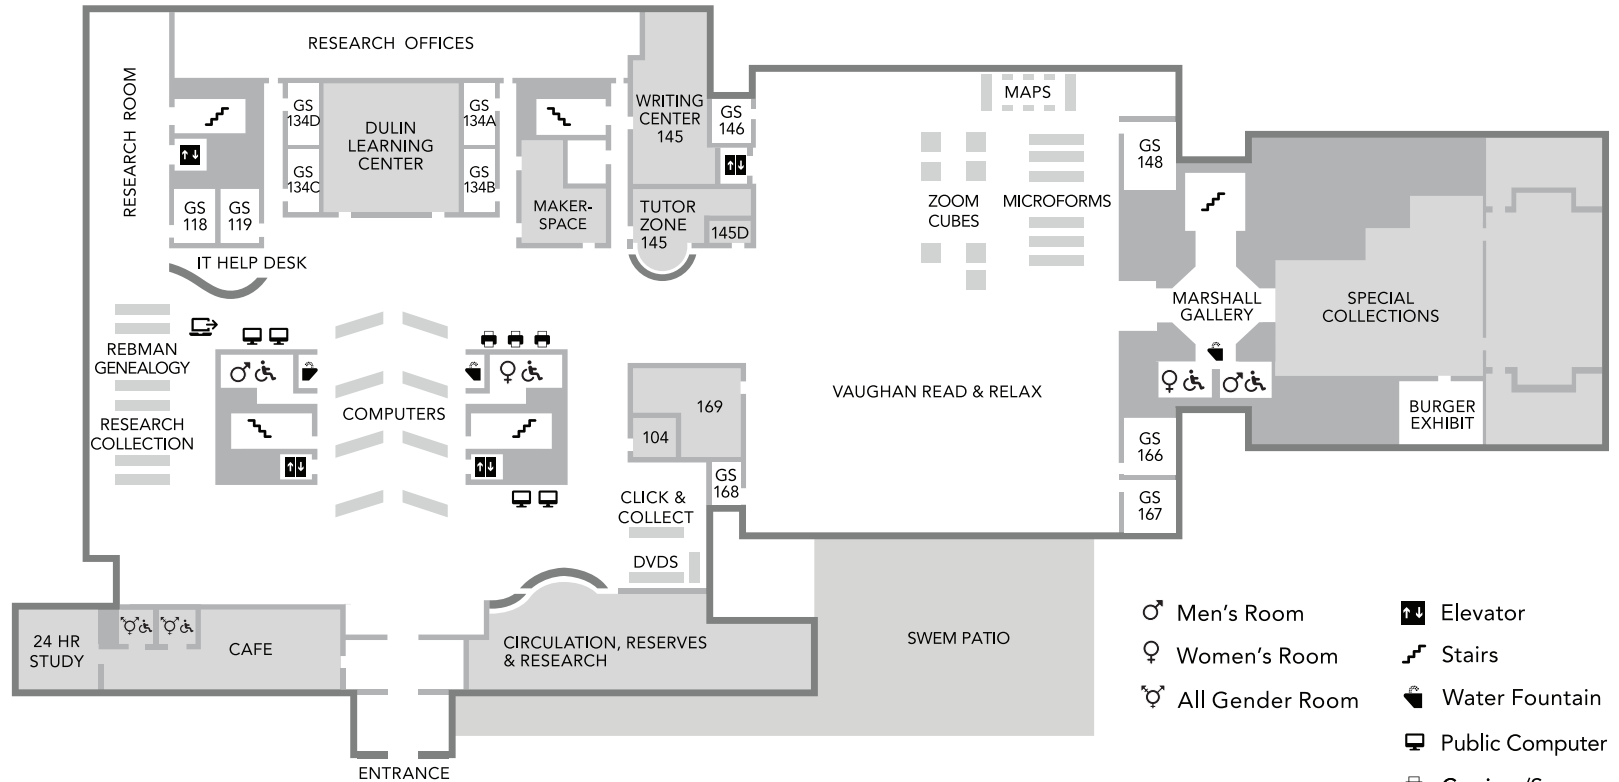

1

- Cafe
- Circulation & Reserves
- Click & Collect Pickup Computers / Printers
- Dulin Learning Center
- DVD Collection
- Rebman Genealogy
- Group Study Rooms
- Makerspace
- Maps & Microforms
- Marshall Gallery
- Popular Books
- Tribe Tutor Zone
- Research Collection
- Special Collections
- Swem Patio
- Vaughan Read & Relax
- Writing Resources Center

G

- Botetourt Gallery
- Botetourt Theatre
- Content Services
- Conservation Patio
- Cox Classroom
- Ford Classroom
- The Hive
- Interlibrary Loan
- Kyle Classroom
- Media Studios
- Production Studio
- Reeder Media Center
- Screening Room

3

QUIET FLOOR CALL NUMBERS J-Z

- Administration
- Brown Board Room
- Computers / Printers
- External Relations
- Group Study Rooms
- Individual Study Rooms
- Music Scores M1000+
- Nursing Mothers Room

- ♂ Men's Room
- ♀ Women's Room
- ♂♀ All Gender Room
- ⬆️⬆️ Elevator
- 🪜 Stairs
- 💧 Water Fountain
- 💻 Public Computer
- GS Group Study
- IS Individual Study
- NM Nursing Mothers
- P/M Prayer/Meditation

2

CALL NUMBERS A-H

- Bright Gallery
- Center for Geospatial Analysis
- Comic Arts Collection
- Computers / Printers
- Government Information
- Grad Commons
- Group Study Rooms
- Individual Study Rooms
- Juvenile Collection
- Music Scores M1-M999
- Oversize Books
- Prayer & Meditation Room