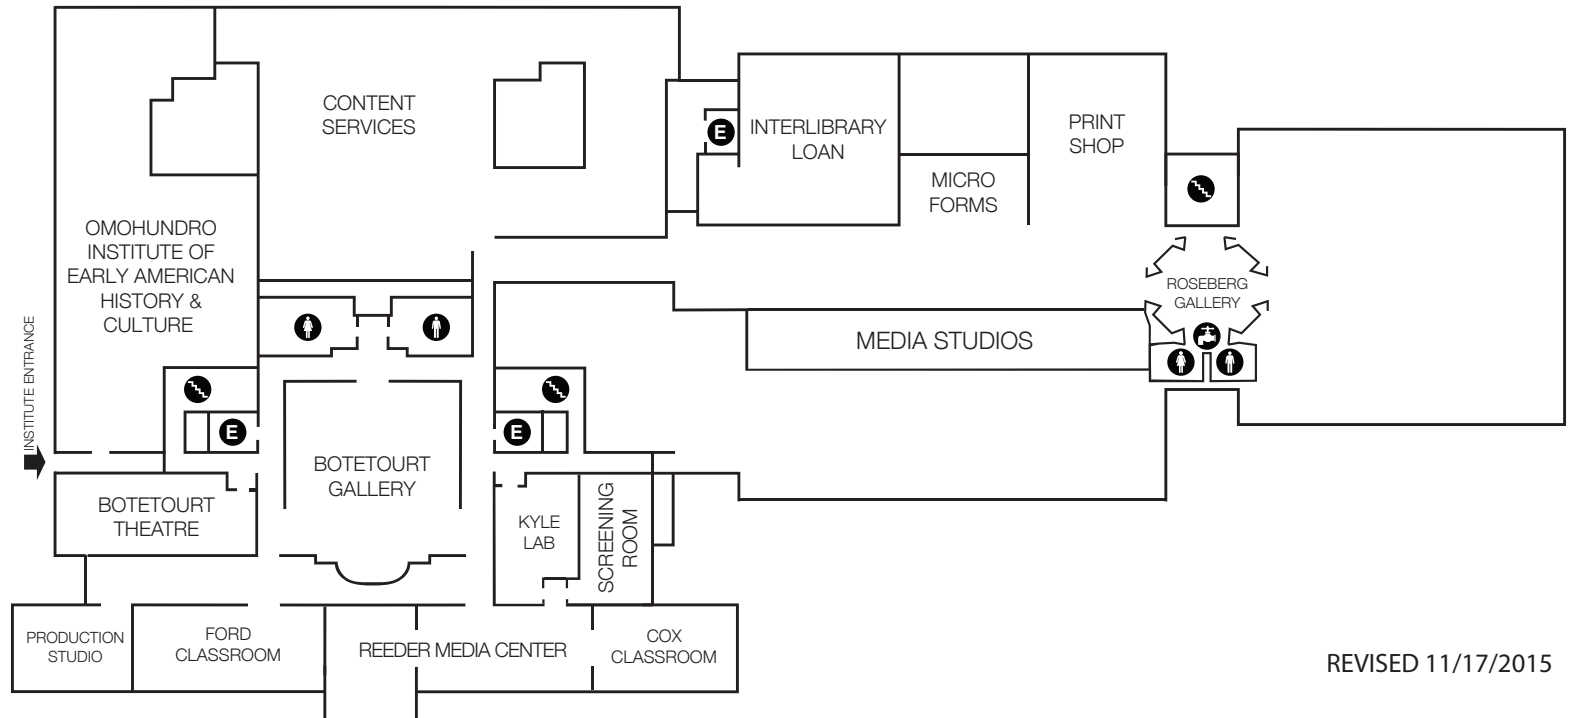

1

- ACADEMIC ADVISING
- BURGER EXHIBIT
- CIRCULATION & RESERVES
- DULIN LEARNING CENTER
- DVD COLLECTION
- GENEALOGY
- GOVERNMENT INFORMATION
- INFORMATION COMMONS
- MEWS CAFE
- MARSHALL GALLERY
- POPULAR BOOKS
- TRIBE TUTOR ZONE
- READ AND RELAX
- RESEARCH COLLECTION
- RESEARCH DESK
- SPECIAL COLLECTIONS
- WRITING RESOURCES CENTER

G

- BOTETOURT GALLERY
- BOTETOURT THEATRE
- CONTENT SERVICES
- COX CLASSROOM
- FORD CLASSROOM
- KYLE COLLABORATION LAB
- MEDIA STUDIOS
- MICROFORMS
- OMOHUNDRO INSTITUTE
- PRINT SHOP
- PRODUCTION STUDIO
- REEDER MEDIA CENTER
- ROSEBERG GALLERY
- SCREENING ROOM